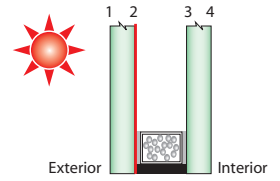

Insulating Glass Data